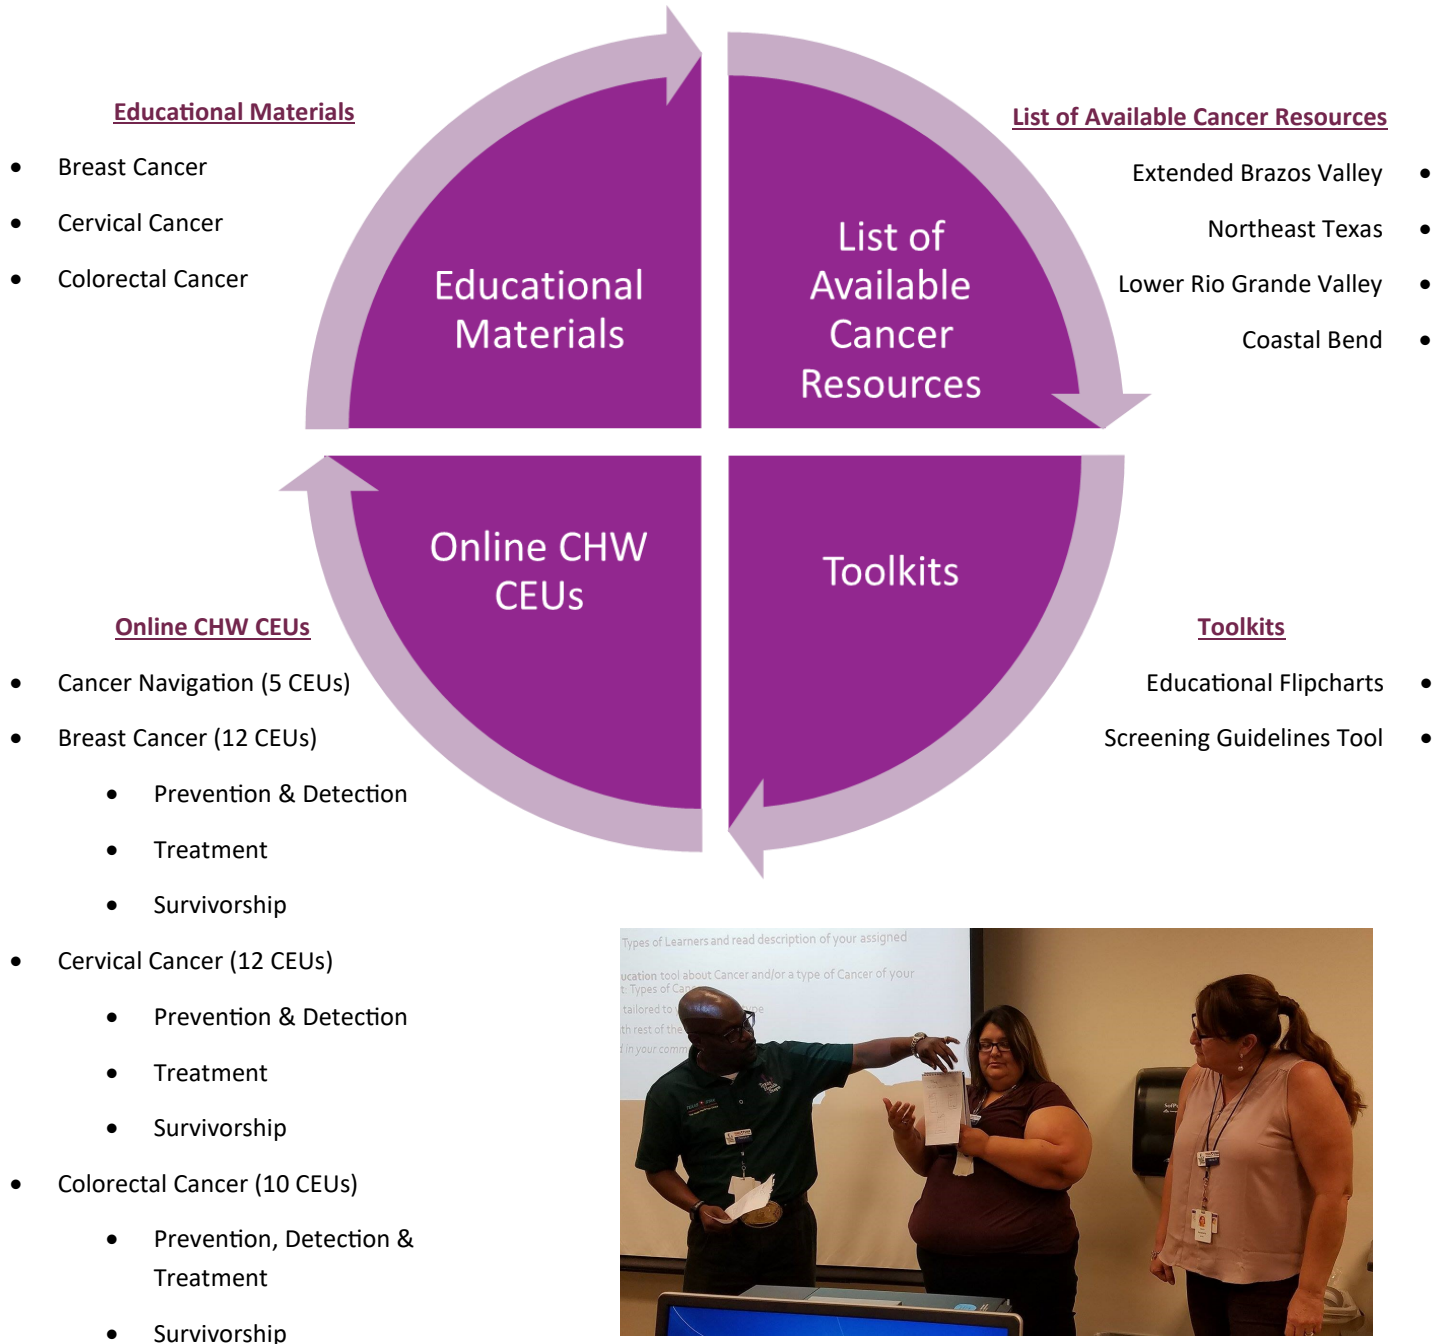

SUSTAINABILITY STRATEGY:

Maintaining a bilingual online presence for Community Health Worker training and resources.

Please contact us at CHW-Training@tamhsc.edu or (979) 436-9360 for more information.